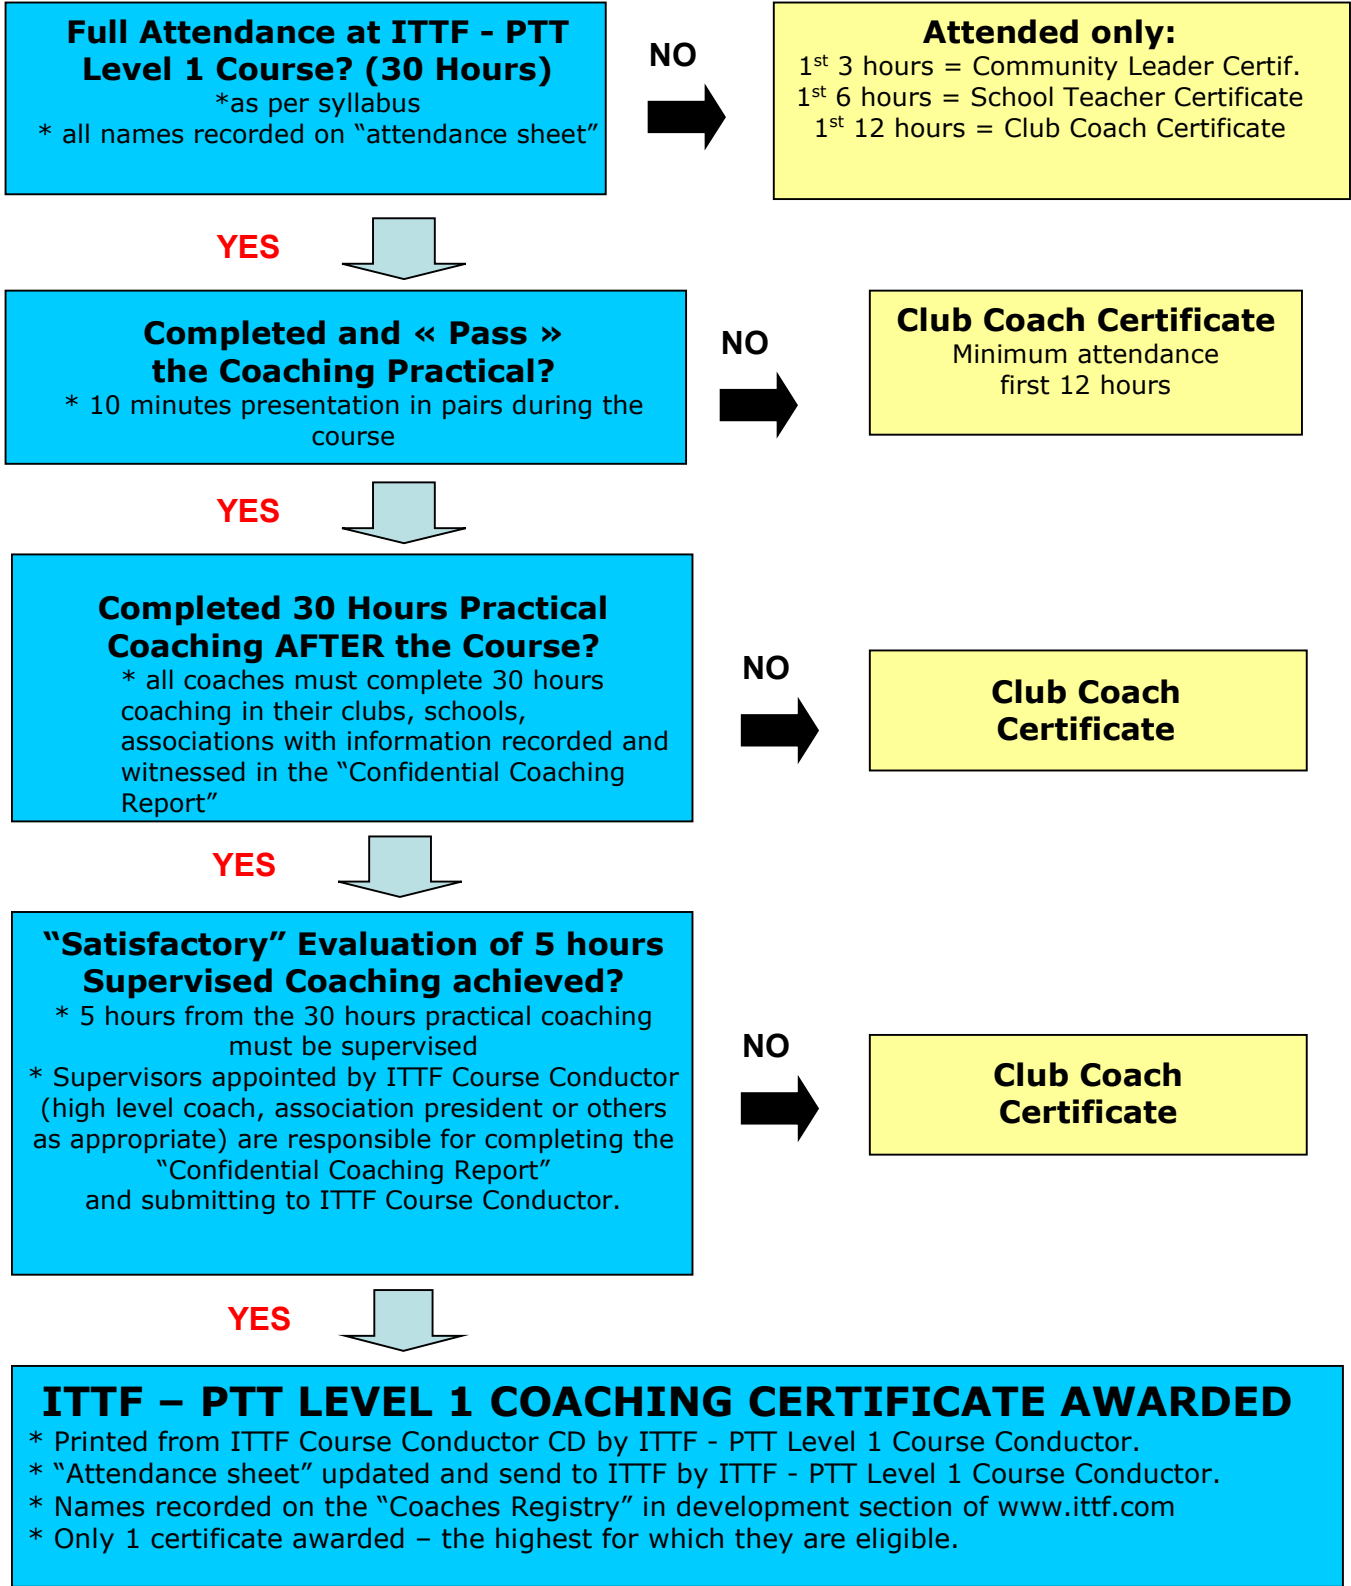

ITTF – PTT LEVEL 1 COACHING COURSE PATHWAY

ITTF LEVEL 2 COACHING COURSE PATHWAY

ITTF Level 1 Completed?
* Check ITTF Coaches registry on www.ittf.com

NO

Complete ITTF Level 1 Requirements or re-do it

YES

Full Attendance at ITTF Level 2 Course? (36 Hours)
* as per syllabus
* all names recorded on "attendance sheet"

NO

Start ITTF Level 2 Coaching Course again

YES

ITTF Level 2 Exam Passed?

NO

Start ITTF Level 2 Coaching Course again

YES

Completed 50 Hours Practical Coaching AFTER the Course?
* all coaches must complete 50 hours coaching in their clubs, schools, associations with informations recorded and witnessed in the "Confidential Coaching Report"