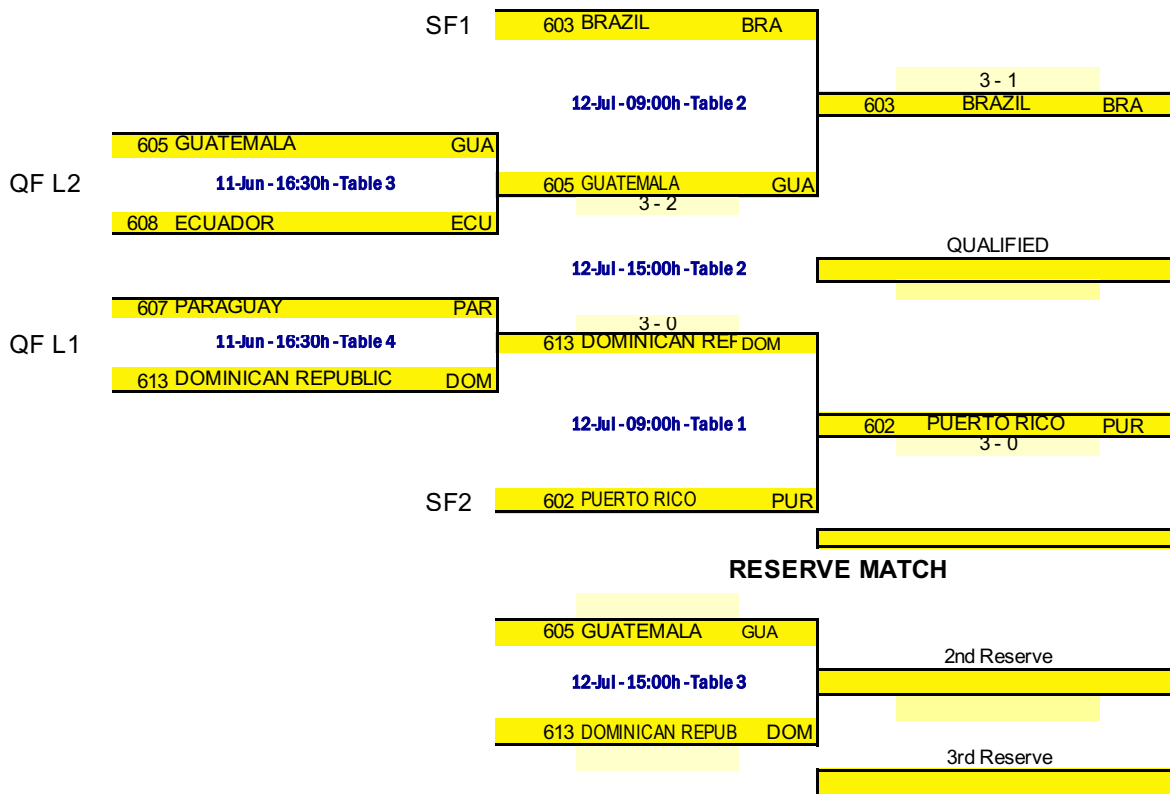

JUNIOR GIRLS' TEAM - QUALIFIER STAGE