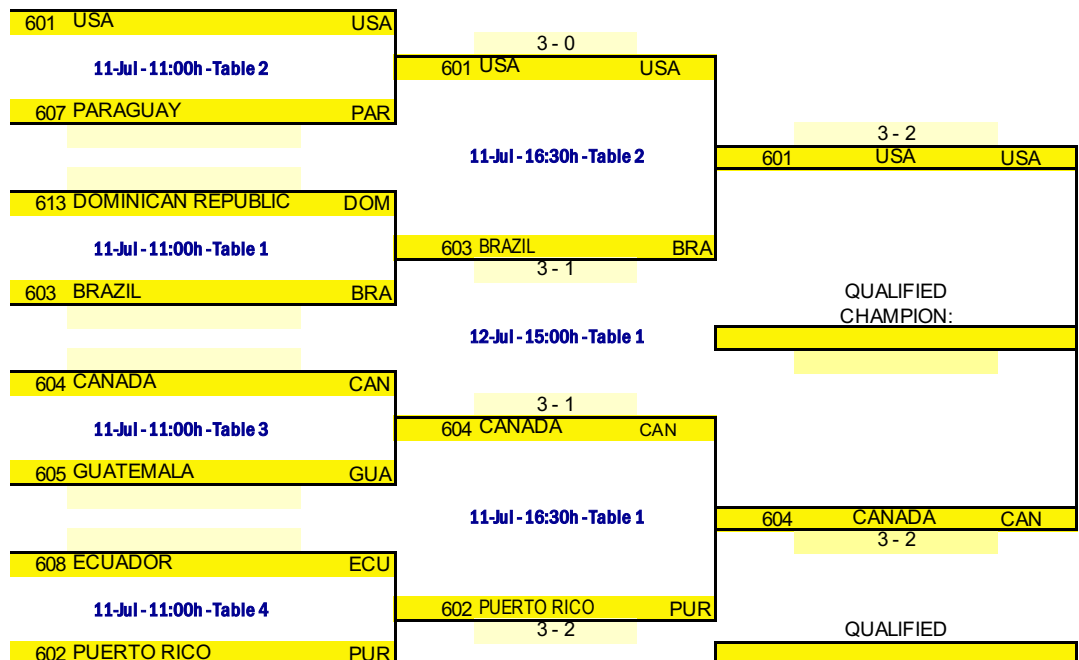

JUNIOR GIRLS' TEAM - FIRST STAGE

2 teams advance from each group to the Main Draw and the others Team to the Consolation Stage.
Second Stage Draw 10 minutes after the last match. Second stage matches start on 11th July at 11:00 h

Day	Time	Table	Match
10-Jul	09:00	2	1-3
10-Jul	14:00	4	1-2
10-Jul	19:00	3	2-3

JUNIOR GIRLS - GROUP 1					1	2	3	4
1	601	USA	USA			3-0	3-0	-
2	608	ECUADOR	ECU	0-3			3-0	-
3	610	MEXICO	MEX	0-3	0-3			-
4	x	BYE		-	-	-		

Points	Pos.
4	1
3	2
2	3

Day	Time	Table	Match
10-Jul	09:00	1	1-3
10-Jul	14:00	3	1-2
10-Jul	19:00	5	2-3

JUNIOR GIRLS - GROUP 2					1	2	3	4
1	602	PUERTO RICO	PUR			3-0	3-2	-
2	607	PARAGUAY	PAR	0-3			3-2	-
3	609	ARGENTINA	ARG	2-3	2-3			-
4	x	BYE	0	-	-	-		

Points	Pos.
4	1
3	2
2	3

Day	Time	Table	Match
10-Jul	09:00	3	1-3
10-Jul	14:00	5	1-2
10-Jul	19:00	2	2-3

JUNIOR GIRLS - GROUP 3					1	2	3	4
1	603	BRAZIL	BRA			3-1	3-0	-
2	605	GUATEMALA	GUA	1-3			3-0	-
3	611	CHILE	CHI	0-3	0-3			-
4	x	BYE	0	-	-	-		

Points	Pos.
4	1
3	2
2	3

Day	Time	Table	Match
10-Jul	09:00	4	1-3
		5	2-4
10-Jul	14:00	2	1-2
		1	3-4
10-Jul	19:00	1	1-4
		4	2-3

JUNIOR GIRLS - GROUP 4					1	2	3	4
1	604	CANADA	CAN			3-1	3-1	3-0
2	606	EL SALVADOR	ESA	1-3			3-1	1-3
3	612	PERU	PER	1-3	1-3			1-3
4	613	DOMINICAN REPUBLIC	DOM	0-3	3-1	3-1		

Points	Pos.
6	1
4	3
3	4
5	2

JUNIOR GIRLS' TEAM - MAIN DRAW