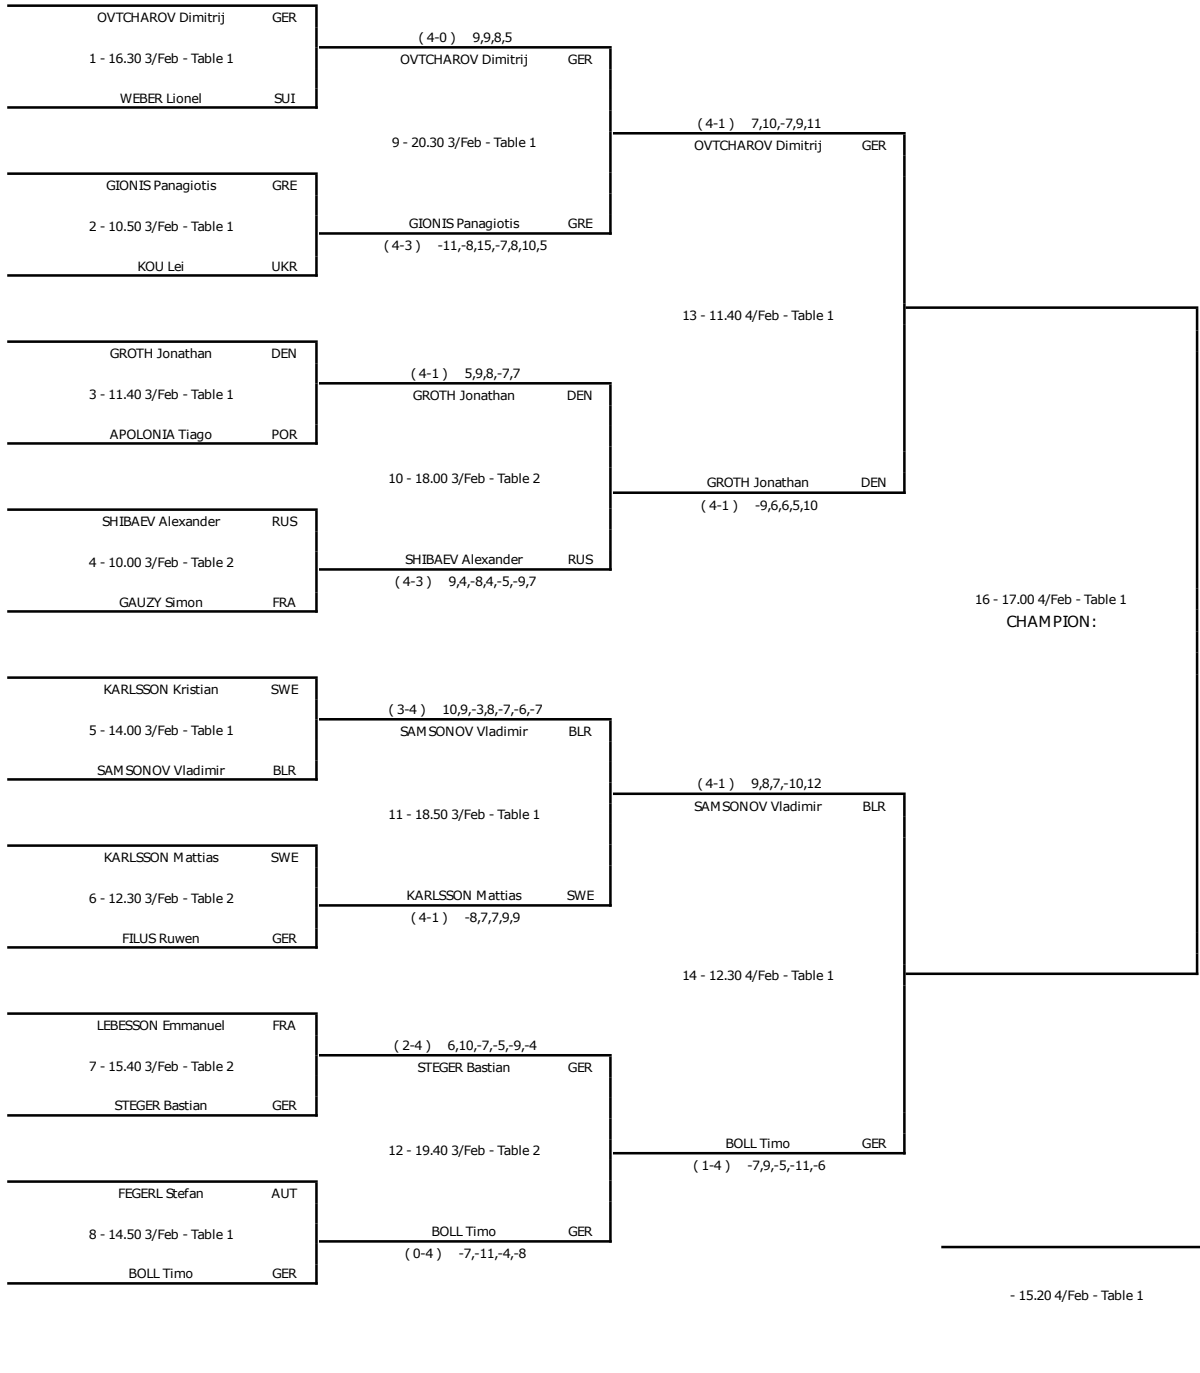

Draw 16, Men's Singles  
As of Saturday, 3 February, 2018 20:26

Legend:  
(x) (Seeding number 1 to 16)